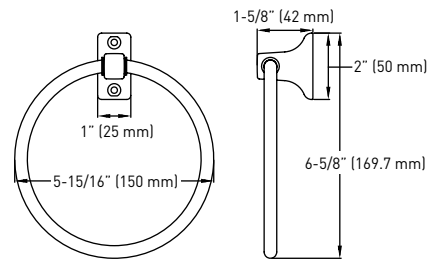

FEATURES

- › INCLUDES STEEL PHILLIPS HEAD SCREWS: #8 x 1-1/4" (32 mm)
- › ZINC DIE-CAST CONSTRUCTION (POSTS)

LIMITED LIFETIME WARRANTY

TOWEL BAR

DOUBLE ROBE HOOK

PAPER HOLDER

TOWEL RING WITH METAL RING

MEASUREMENTS SUBJECT TO A 3% VARIANCE

MEASUREMENTS ARE FOR REFERENCE ONLY. TAYMOR RESERVES THE RIGHT TO CHANGE THE PRODUCT SPECS WITHOUT NOTICE. FOR PRODUCT WARRANTY, PLEASE VISIT TAYMOR WEBSITE FOR DETAILS

5/8" STAINLESS STEEL BAR	POLISHED CHROME 26	CASE QTY
TOWEL BAR - 18"	01-20218	4
TOWEL BAR - 24"	01-20224	4
5/8" ALUMINUM BAR		
TOWEL BAR - 18"	01-A20218	4
TOWEL BAR - 24"	01-A20224	4
DOUBLE ROBE HOOK		
PAPER HOLDER - WITH WHITE PLASTIC ROLLER		
TOWEL RING WITH METAL RING		

3/4" STAINLESS STEEL BAR	POLISHED CHROME 26	CASE QTY
TOWEL BAR - 18"	01-920018	4
TOWEL BAR - 24"	01-920024	4
3/4" ALUMINUM BAR		
TOWEL BAR - 18"	01-A920018	4
TOWEL BAR - 24"	01-A920024	4
DOUBLE ROBE HOOK		01-212
PAPER HOLDER - WITH WHITE PLASTIC ROLLER		01-2015
TOWEL RING WITH METAL RING		01-204