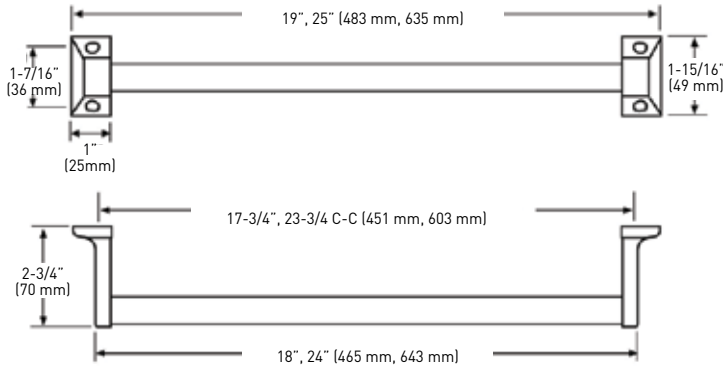

FEATURES

- › INCLUDES STEEL PHILLIPS HEAD SCREWS: #8 x 1-1/4" (32 mm)
- › ZINC DIE-CAST CONSTRUCTION (POSTS)

LIMITED LIFETIME WARRANTY

TOWEL BAR

DOUBLE ROBE HOOK

PAPER HOLDER

TOWEL RING WITH METAL RING

MEASUREMENTS SUBJECT TO A 3% VARIANCE

MEASUREMENTS ARE FOR REFERENCE ONLY. TAYMOR RESERVES THE RIGHT TO CHANGE THE PRODUCT SPECS WITHOUT NOTICE. FOR PRODUCT WARRANTY, PLEASE VISIT TAYMOR WEBSITE FOR DETAILS

5/8" STAINLESS STEEL BAR	POLISHED CHROME 26	CASE QTY
TOWEL BAR - 18"	01-20218	4
TOWEL BAR - 24"	01-20224	4
5/8" ALUMINUM BAR		
TOWEL BAR - 18"	01-A20218	4
TOWEL BAR - 24"	01-A20224	4
DOUBLE ROBE HOOK		
PAPER HOLDER - WITH WHITE PLASTIC ROLLER		
TOWEL RING WITH METAL RING		

3/4" STAINLESS STEEL BAR	POLISHED CHROME 26	CASE QTY
TOWEL BAR - 18"	01-920018	4
TOWEL BAR - 24"	01-920024	4
3/4" ALUMINUM BAR		
TOWEL BAR - 18"	01-A920018	4
TOWEL BAR - 24"	01-A920024	4
DOUBLE ROBE HOOK		01-212
PAPER HOLDER - WITH WHITE PLASTIC ROLLER		01-2015
TOWEL RING WITH METAL RING		01-204