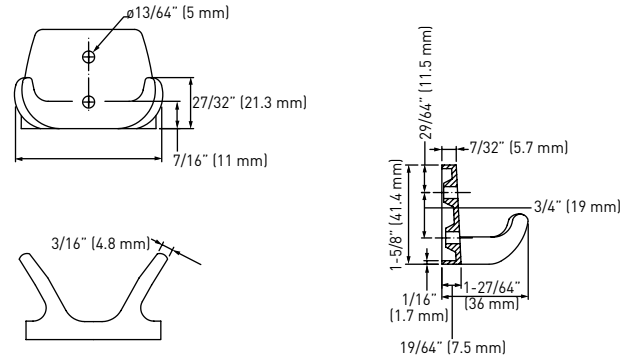

FEATURES

- › INCLUDES STEEL PHILLIPS HEAD SCREWS: #8 x 1-1/4" (32 mm)
- › ZINC DIE-CAST CONSTRUCTION (POSTS)

LIMITED LIFETIME WARRANTY

TOWEL BAR

DOUBLE ROBE HOOK

PAPER HOLDER

TOWEL RING WITH METAL RING

MEASUREMENTS SUBJECT TO A 3% VARIANCE

MEASUREMENTS ARE FOR REFERENCE ONLY. TAYMOR RESERVES THE RIGHT TO CHANGE THE PRODUCT SPECS WITHOUT NOTICE. FOR PRODUCT WARRANTY, PLEASE VISIT TAYMOR WEBSITE FOR DETAILS

5/8" STAINLESS STEEL BAR	POLISHED CHROME 26	CASE QTY
TOWEL BAR - 18"	01-20218	4
TOWEL BAR - 24"	01-20224	4
5/8" ALUMINUM BAR		
TOWEL BAR - 18"	01-A20218	4
TOWEL BAR - 24"	01-A20224	4
DOUBLE ROBE HOOK		
PAPER HOLDER - WITH WHITE PLASTIC ROLLER		
TOWEL RING WITH METAL RING		

3/4" STAINLESS STEEL BAR	POLISHED CHROME 26	CASE QTY
TOWEL BAR - 18"	01-920018	4
TOWEL BAR - 24"	01-920024	4
3/4" ALUMINUM BAR		
TOWEL BAR - 18"	01-A920018	4
TOWEL BAR - 24"	01-A920024	4
DOUBLE ROBE HOOK		01-212
PAPER HOLDER - WITH WHITE PLASTIC ROLLER		01-2015
TOWEL RING WITH METAL RING		01-204