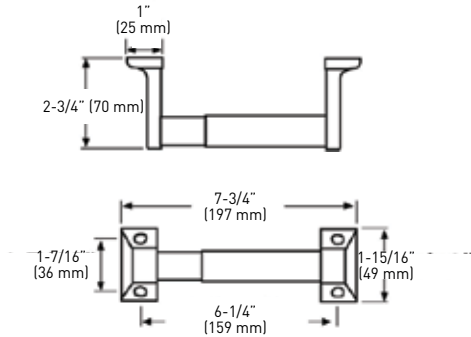

FEATURES

- › INCLUDES STEEL PHILLIPS HEAD SCREWS: #8 x 1-1/4" (32 mm)
- › ZINC DIE-CAST CONSTRUCTION (POSTS)

LIMITED LIFETIME WARRANTY

TOWEL BAR

DOUBLE ROBE HOOK

PAPER HOLDER

TOWEL RING WITH METAL RING

MEASUREMENTS SUBJECT TO A 3% VARIANCE

MEASUREMENTS ARE FOR REFERENCE ONLY. TAYMOR RESERVES THE RIGHT TO CHANGE THE PRODUCT SPECS WITHOUT NOTICE. FOR PRODUCT WARRANTY, PLEASE VISIT TAYMOR WEBSITE FOR DETAILS

5/8" STAINLESS STEEL BAR	POLISHED CHROME 26	CASE QTY
TOWEL BAR - 18"	01-20218	4
TOWEL BAR - 24"	01-20224	4
5/8" ALUMINUM BAR		
TOWEL BAR - 18"	01-A20218	4
TOWEL BAR - 24"	01-A20224	4
DOUBLE ROBE HOOK		
PAPER HOLDER - WITH WHITE PLASTIC ROLLER		
TOWEL RING WITH METAL RING		

3/4" STAINLESS STEEL BAR	POLISHED CHROME 26	CASE QTY
TOWEL BAR - 18"	01-920018	4
TOWEL BAR - 24"	01-920024	4
3/4" ALUMINUM BAR		
TOWEL BAR - 18"	01-A920018	4
TOWEL BAR - 24"	01-A920024	4
DOUBLE ROBE HOOK		01-212
PAPER HOLDER - WITH WHITE PLASTIC ROLLER		01-2015
TOWEL RING WITH METAL RING		01-204